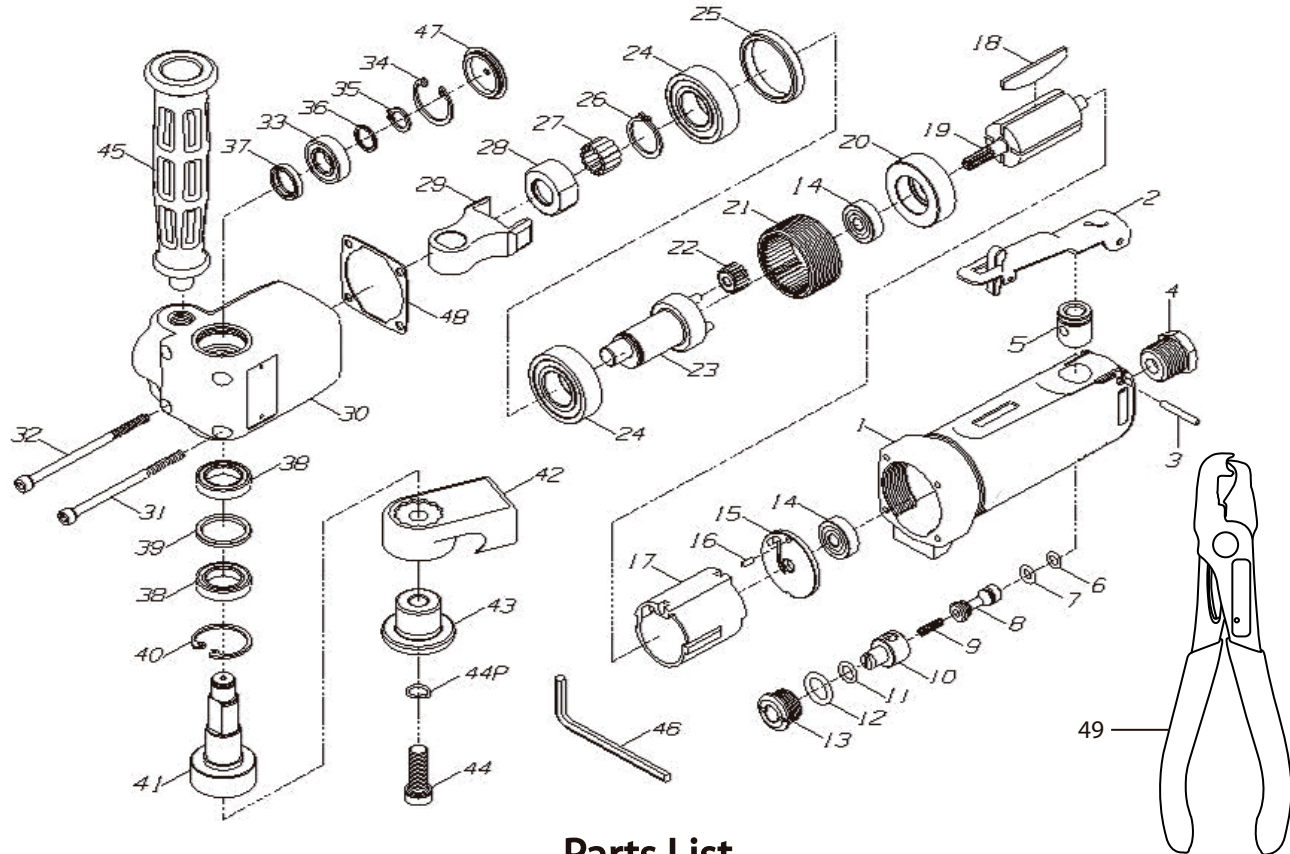

**Astro Pneumatic
Tool Company**

372 Old US Highway 52 South
Mount Airy, NC 27030

Model:

DS2000

PARTS BREAKDOWN

Call 1.800.221.9705 for questions concerning performance of the product or other inquiries.

Parts List

Index No.	Part No.	Description	Qty	Index No.	Part No.	Description	Qty
1	DS2000-01	Motor Housing	1	26	DS2000-26	Retainer Ring	1
2	DS2000-02	Lever	1	27	DS2000-27	Needle	13
3	DS2000-03	Pin	1	28	DS2000-28	Needle Plate	1
4	DS2000-04	Inlet	1	29	DS2000-29	Drive Spindle	1
5	DS2000-05	Valve Bushing	1	30	DS2000-30	Angle Head	1
6	DS2000-06	O-Ring	1	31	DS2000-31	Screw	2
7	DS2000-07	O-Ring	1	32	DS2000-32	Screw	2
8	DS2000-08	Valve Stem	1	33	DS2000-33	Ball Bearing	1
9	DS2000-09	Valve Spring	1	34	DS2000-34	Retainer Ring	1
10	DS2000-10	Air Regulator	1	35	DS2000-35	Retainer Ring	1
11	DS2000-11	O-Ring	1	36	DS2000-36	Spacer	1
12	DS2000-12	O-Ring	1	37	DS2000-37	Spacer	1
13	DS2000-13	Valve Plug	1	38	DS2000-38	Ball Bearing	2
14	DS2000-14	Ball Bearing	2	39	DS2000-39	Spacer	1
15	DS2000-15	Rear End Plate	1	40	DS2000-40	Retainer Ring	1
16	DS2000-16	Pin	1	41	DS2000-41	Spindle	1
17	DS2000-17	Cylinder	1	42	DS2000-42	Blade	1
18	DS2000-18	Rotor Blade	4	43	DS2000-43	Plate	1
19	DS2000-19	Rotor	1	44	DS2000-44	Screw	1
20	DS2000-20	Front End Plate	1	44P	DS2000-44P	Spring Washer	1
21	DS2000-21	Internal Gear	1	45	DS2000-45	Handle	1
22	DS2000-22	Planet Gear	3	46	DS2000-46	Hex Wrench	1
23	DS2000-23	Planet Carrier	1	47	DS2000-47	Cover	1
24	DS2000-24	Ball Bearing	2	48	DS2000-48	Gasket	1
25	DS2000-25	Spacer	1	49	DS2000-49	Door Skin Starter Pliers	1